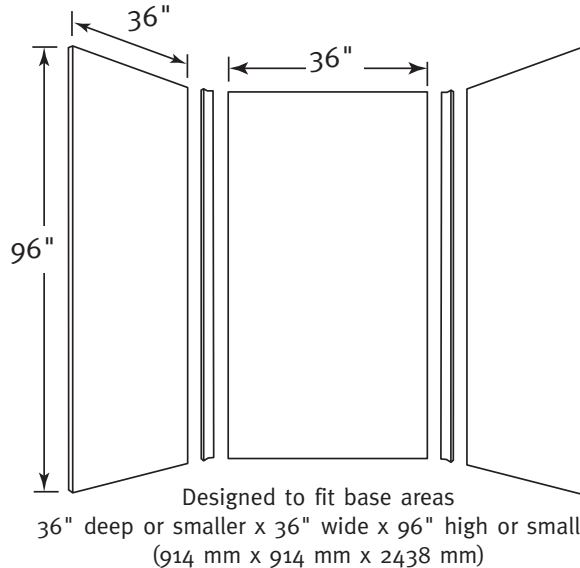

- The **SK-363696** is a five piece shower wall panel system with a smooth surface.

#### SK-363696 Swanstone Shower Wall Kit

Model	Part	Base Area Designed To Fit	Ship Wt. Lb.	Ship FedEx	Carton Dims. In.	Cu. Ft.
SK-363696	SK363696	36" D x 36" W x 96" H* (914 mm x 914 mm x 2438 mm) (*or smaller)	172	-	102 x 42 x 4	9.9