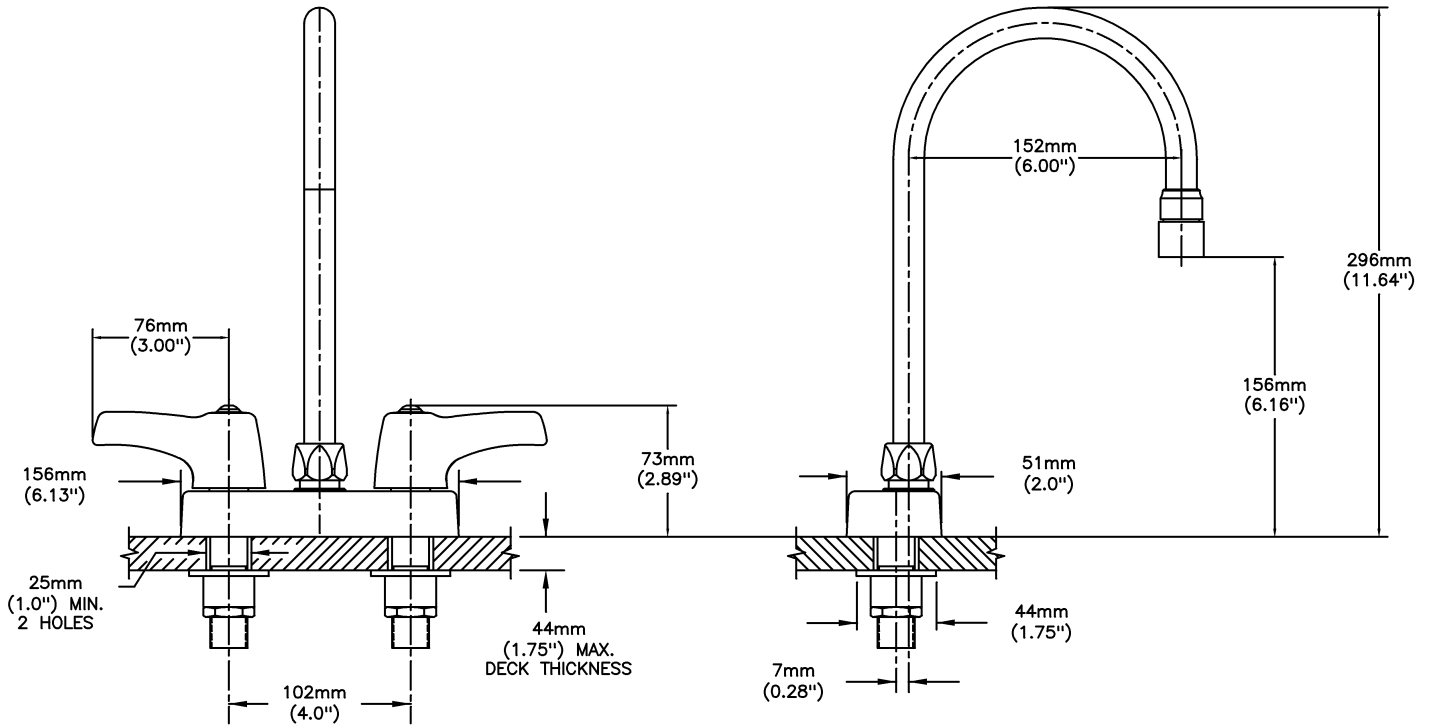

Lavatory Faucets

4" deck LESS pop-up - CER-TECK® ceramic structures

Model No: 27C4933

COMPLIES WITH:

- Verified compliant with 0.25% weighted average Pb content regulations
- CSA certified.
- Complies to ASME A112.18.1/CSA B125.1
- Outlet options 2 and 7 are EPA WaterSense listed
- (Contact Delta Representative for State and/or Local Approvals)

NOTES:

27T4 - 4" deck LESS pop-up -TUF-TECK® compression structures

SPECIFICATION:

- HEAVY DUTY CAST BRASS sink faucet
- 102mm (4") centers, two handle
- Polished chrome plated finish
- CER-TECK® ceramic structures
- Metal hold-down package
- Spout#: 9 - Gooseneck spout-6.0" spout reach - 10.4" height (unmounted)- Standard rigid/swivel field installation unless LS Limited swing option selected- Vandal resistant .090" wall thickness-(R4)
- Outlet#: 3 - Vandal Resistant 1.5 gpm (5.7L/min) Flow Control Aerator
- Handle#: 3 - 76 mm (3") Lever Blade Handles-ADA Compliant-Metal-Color indexed-Vandal Resistant screws

OPERATION:

- Not Available

(Dimensional drawing on following page)

Delta reserves the right (1) to make changes to specifications and materials, and (2) to change or discontinue models, both without notice or obligation. Dimensions are for reference. Measurement may vary plus or minus 6mm(0.25"). Mounting locations are suggested only. Check with local codes for requirements in your area. This spec was produced May 12, 2021.

INLET FOR 3/8" OR 1/2" FLEXIBLE RISER
OR 1/2-14 NPSM COUPLING NUT (NOT SUPPLIED)

Delta reserves the right (1) to make changes to specifications and materials, and (2) to change or discontinue models, both without notice or obligation. Dimensions are for reference. Measurement may vary plus or minus 6mm(0.25"). Mounting locations are suggested only. Check with local codes for requirements in your area. This spec was produced May 12, 2021.