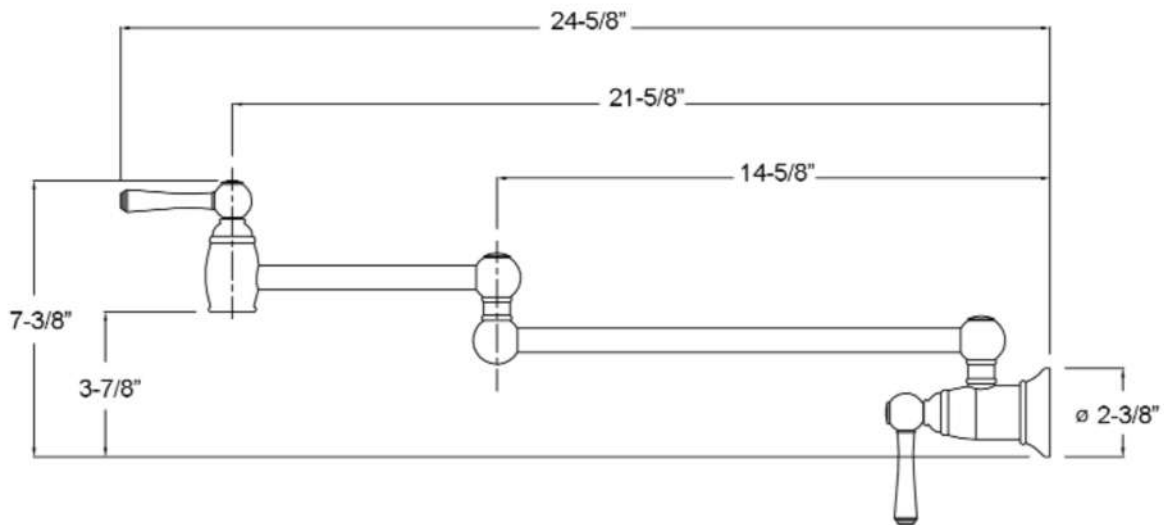

# DAI POTFILLER

Cat. No.  
KFP602

W: 2-3/8"  
D: 24-5/8"  
H: 7-3/8"

## Features:

- ▶ Constructed of solid brass
- ▶ Single hole wall mount installation
- ▶ Single lever handle operation
- ▶ Convenience of dual handles for on/off
- ▶ Supplies cold water only
- ▶ 1/4" Turn ceramic cartridges
- ▶ Spout reach: 21-5/8"
- ▶ Measures 15-1/8" across when folded against wall
- ▶ Flow rate is 2.6 GPM at 60 psi
- ▶ Available in 3 finishes

## Finishes:

**CP** Polished Chrome  
**BN** Brushed Nickel  
**ORB** Oil Rubbed Bronze

Dimensions of fixture are nominal and may vary. Dimensions and specifications subject to change without notice.