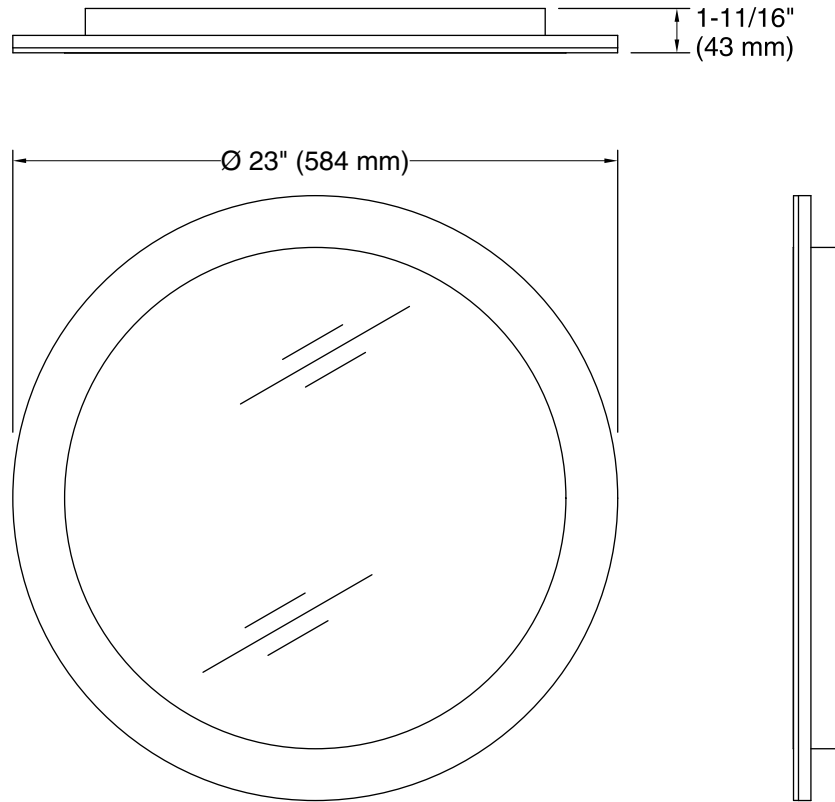

Required Electrical Service

One circuit required, protected with Class A Ground-Fault Circuit-Interrupter (GFCI) or Residual Current Device (RCD).

Lights: 120 V, 0.5 A, 60 Hz

Technical Information

All product dimensions are nominal.

Mirror type: Wall-mount

Electrical component rating: Lights: 1.04 A, 60 Hz, 25 W

Notes

Install this product according to the installation instructions.

Connect this product only to a properly grounded outlet.

If there is not a wall stud to attach the mirror to, use anchors provided.