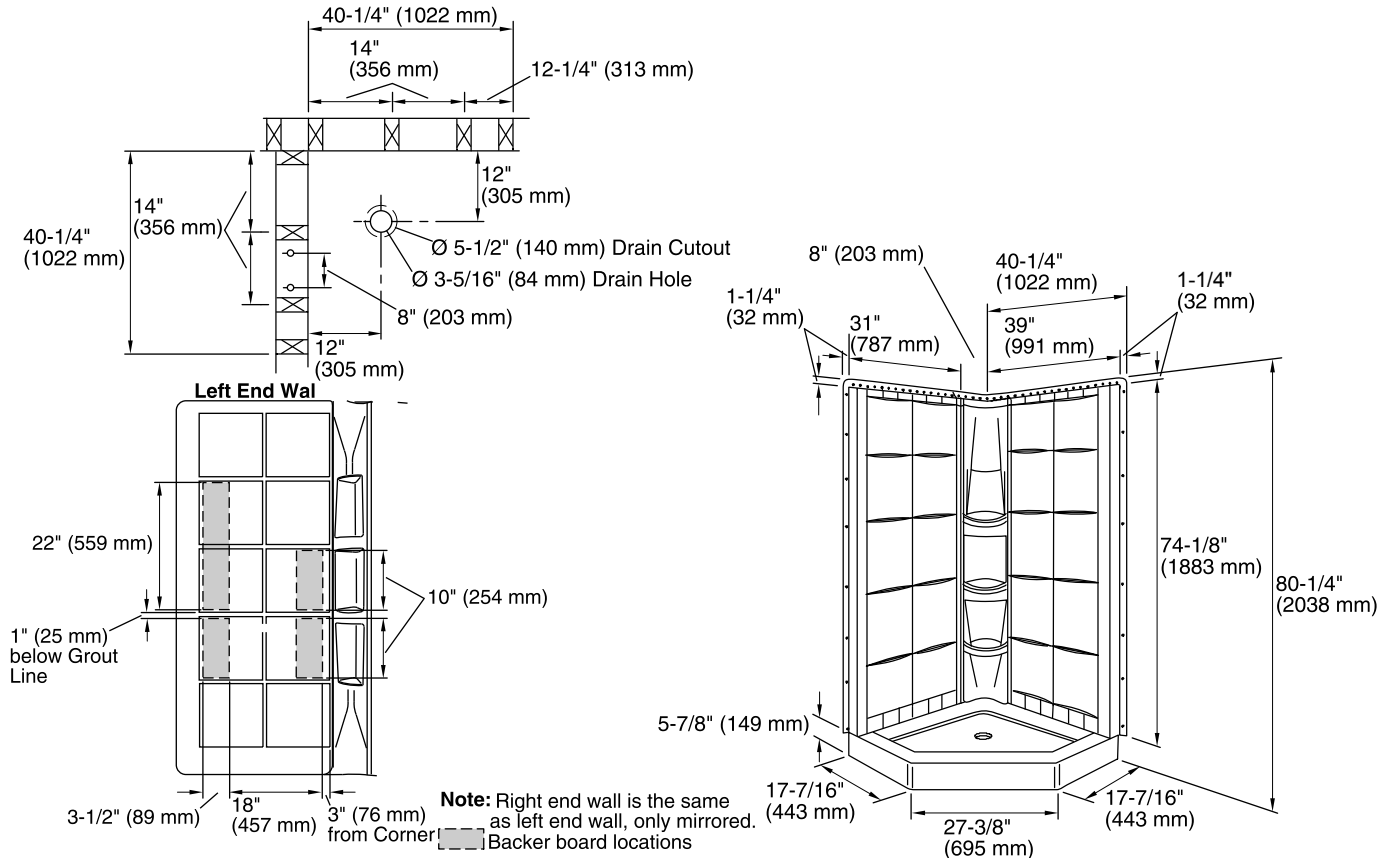

Included Components

Product consists of:

- 72044106 39" Neo-Angle Shower Wall Set w/Backers
- 72041100 39" Neo-Angle Shower Base

Codes/Standards

- CSA B45.5/IAPMO Z124
- ASTM E162
- ASTM E662
- Greenguard UL 2818 - Gold

4-26-2019 00:37 - US

Technical Information

All product dimensions are nominal.

Installation: Corner
 Drain location: Center
 Minimum flat for door: 3" (76 mm)
 Threshold height: 4-7/8" (124 mm)
 Maximum door height: 74" (1880 mm)
 Maximum door width: 15-7/8" (403 mm)