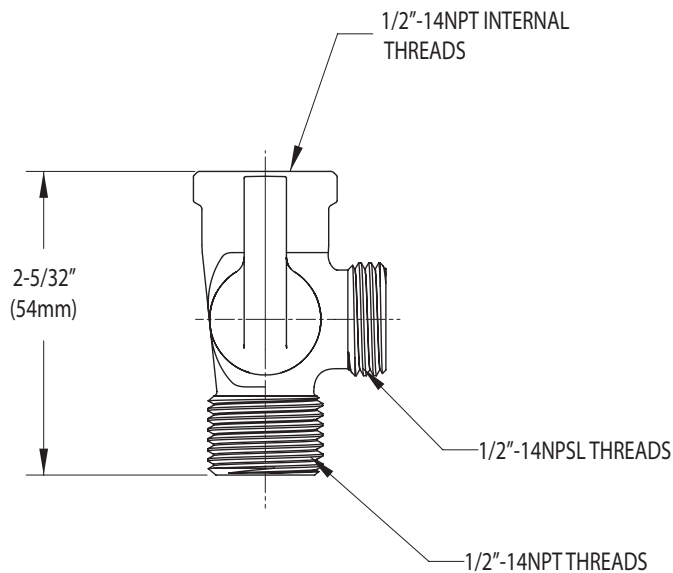

## DESCRIPTION

- Shower arm diverter
- Available in various finishes identified by suffix
- 1/2" IPS connection

## CRITICAL DIMENSIONS

(DO NOT SCALE)

FOR MORE INFORMATION CALL: 1-800-BUY-MOEN

[www.moen.com](http://www.moen.com)