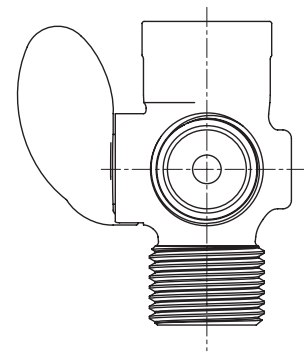

## DESCRIPTION

- Shower arm diverter
- Available in various finishes identified by suffix
- 1/2" IPS connection

## CRITICAL DIMENSIONS

(DO NOT SCALE)

FOR MORE INFORMATION CALL: 1-800-BUY-MOEN

[www.moen.com](http://www.moen.com)