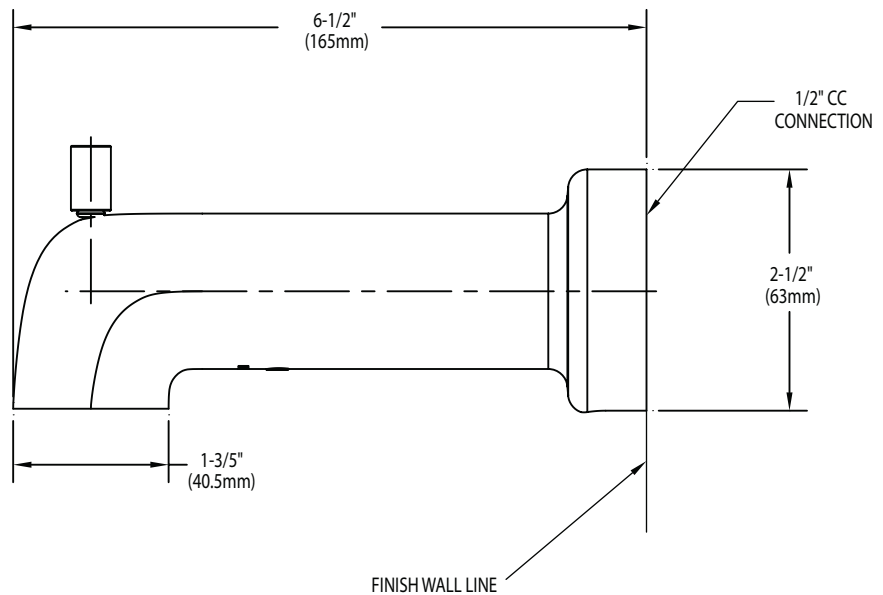

# Specifications

**Diverter Tub Spout  
1/2" Slip Fit**

### DESCRIPTION

- Metal construction with various finishes identified by suffix
- Designed to be installed on a 1/2" pipe slip fit-CC connection

## CRITICAL DIMENSIONS

(DO NOT SCALE)