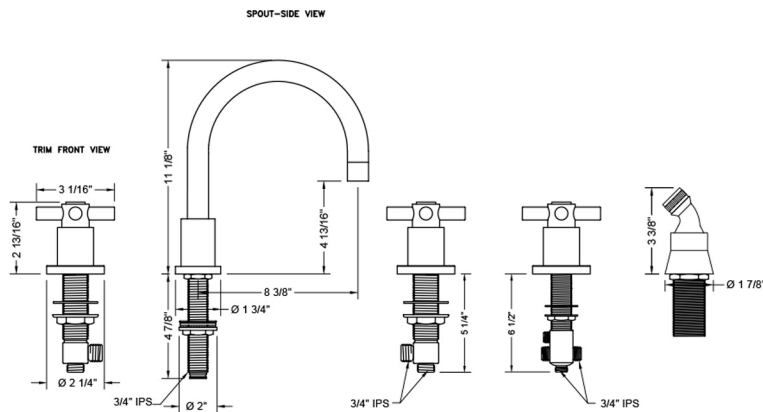

Contempo Roman Tub Set with Contempo Cross Handles and Angled Handshower

Model #: 9980-C-A-TRIM-

FEATURES:

- All brass roman deck mount tub set trim
- Any handshower can be used
- Quick connect/disconnect spout
- Swivel Spout includes full flow aerator
- Includes:
 - 3060-DS hose
 - 8029 angled handshower mount
 - 8019 deck mount sleeve
- Valve Hole Size Min-Max: 1 1/4" - 1 3/8"
- Requires J-6912-DIV-RGH rough in kit
- Spout Hole Size Min-Max: 1 1/8" - 1 3/4"

SPECIFICATION DRAWING:

* SPEC SHOWN WITH ROUGH KIT SOLD SEPARATELY
 * HANDSHOWER SOLD SEPARATELY

AVAILABLE HANDLES: