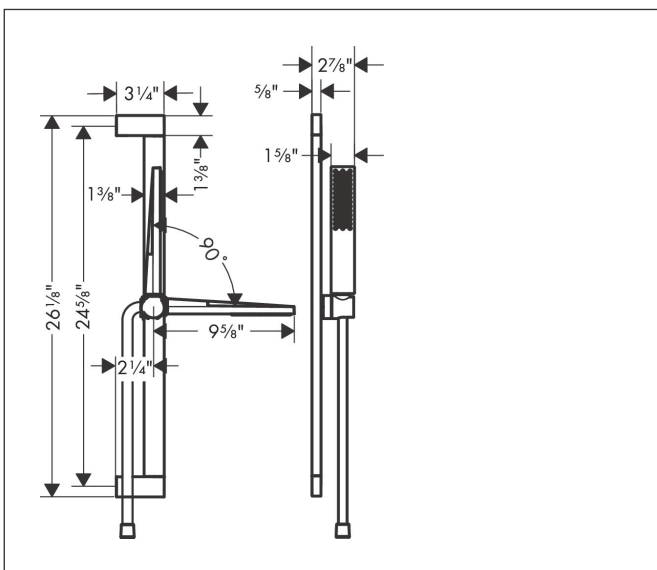

Brand	hansgrohe
Art. Name	Pulsify E Wallbar Set 100 1-Jet 24", 1.75 GPM
Art. Nr.	24371671
Surface	matte black
Pos.	1

Product Picture

Features

- Consists of: Baton handshower, Wallbar, Handshower hose, Slider
- Spray modes: PowderRain
- Flow: 1.75 GPM (6.6 L/Min)
- Pivot connector prevents hose from tangling
- Wall mounted: Fastens with screws
- Wallbar type: swivelling shower bar
- Stand pipe: 26 Inch
- Profile stand pipe: cubic

Drawing

Technology

Spray Types