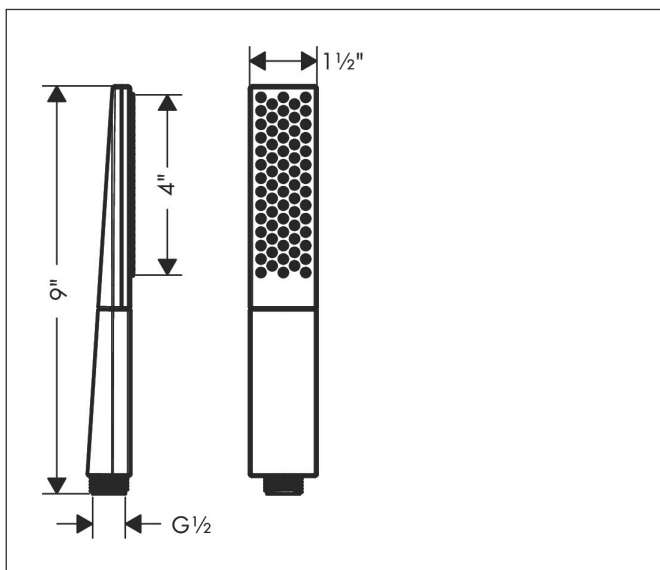

Drawing

Technology

Spray Types