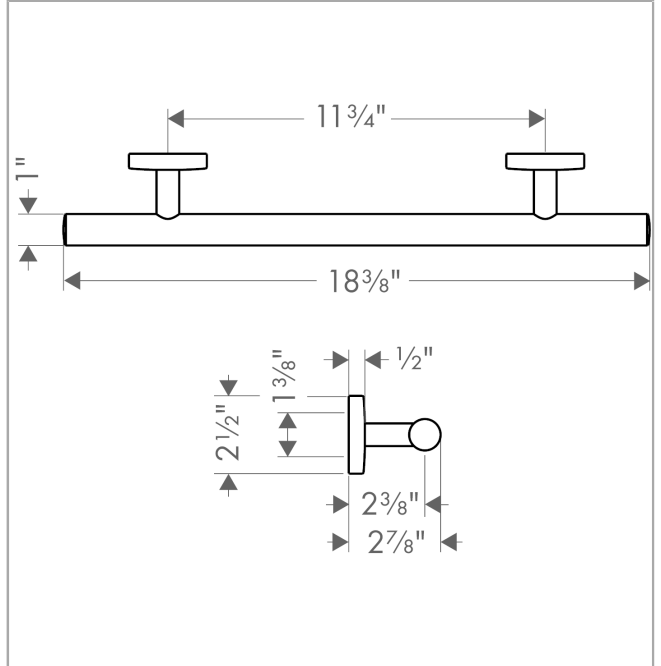

**Logis**

**Towel Bar, 12"**

Finishes : **chrome** Part no. : **40513000**

**Description**

**Features**

- Brass
- Wall-mounted
- Metal holder

**Item details**

List Price \$ 109.00

**Product image**

**Scale drawing**

Logis

Towel Bar, 12"

Finishes : **chrome** Part no. : **40513000**

Exploded drawing

Year of production: >09/08

**Logis**

**Towel Bar, 12"**

Finishes : **chrome**    Part no. : **40513000**

**Spare parts list**

Year of production: >**09/08**

<b>Pos.</b>	<b>Description</b>	<b>Part no.</b>	<b>Price</b>	<b>PU</b>
1	escutcheon	98538000	-	1
2	support element	98539000	-	1
3	hollow set screw M4x4	98540000	-	1
4	mounting set	96179000	-	1