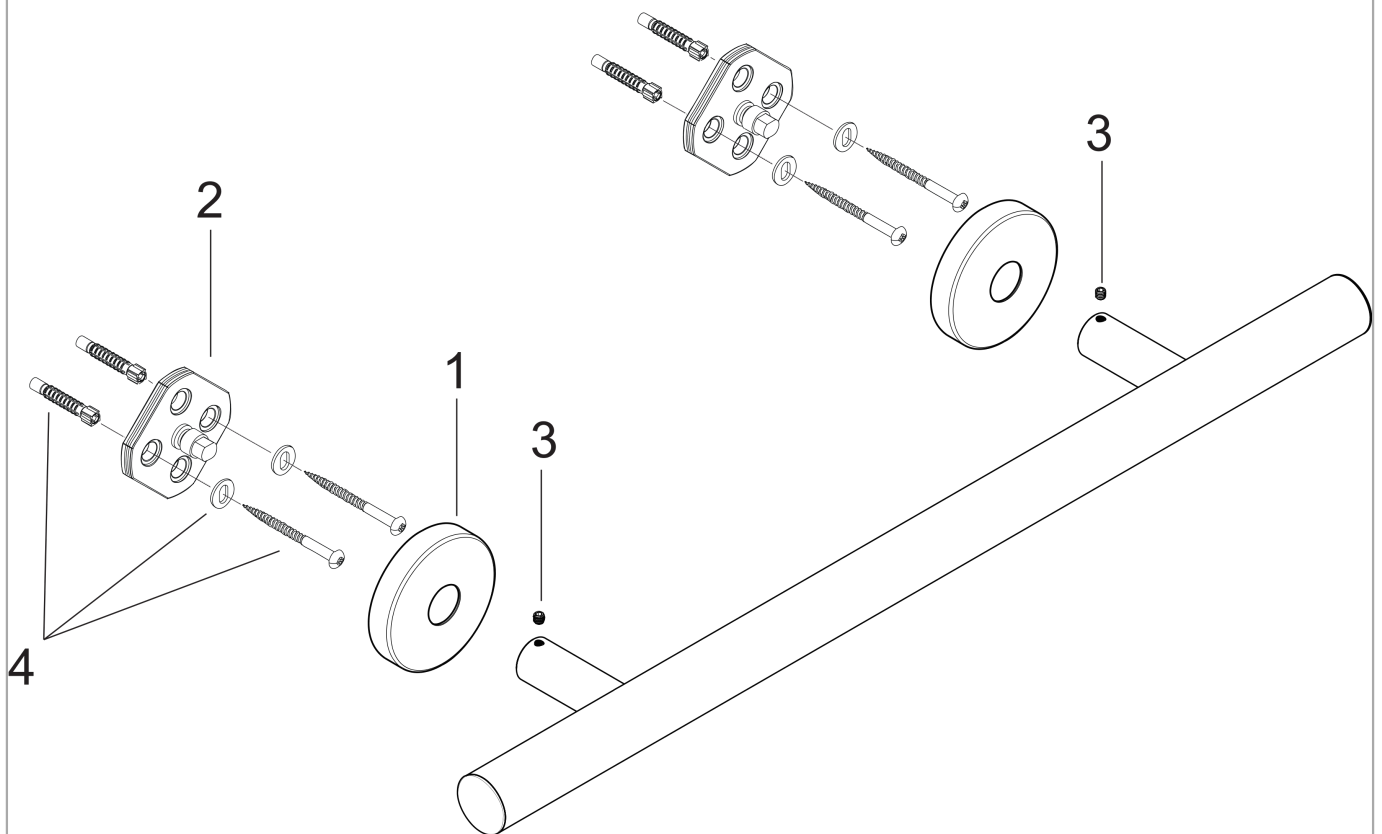

**Logis**

**Towel Bar, 12"**

Finishes : **chrome** Part no. : **40513000**

**Description**

**Features**

- Brass
- Wall-mounted
- Metal holder

**Item details**

List Price \$ 109.00

**Product image**

**Scale drawing**

Logis

Towel Bar, 12"

Finishes : **chrome** Part no. : **40513000**

Exploded drawing

Year of production: >09/08

**Logis**

**Towel Bar, 12"**

Finishes : **chrome**    Part no. : **40513000**

**Spare parts list**

Year of production: >**09/08**

<b>Pos.</b>	<b>Description</b>	<b>Part no.</b>	<b>Price</b>	<b>PU</b>
1	escutcheon	98538000	-	1
2	support element	98539000	-	1
3	hollow set screw M4x4	98540000	-	1
4	mounting set	96179000	-	1