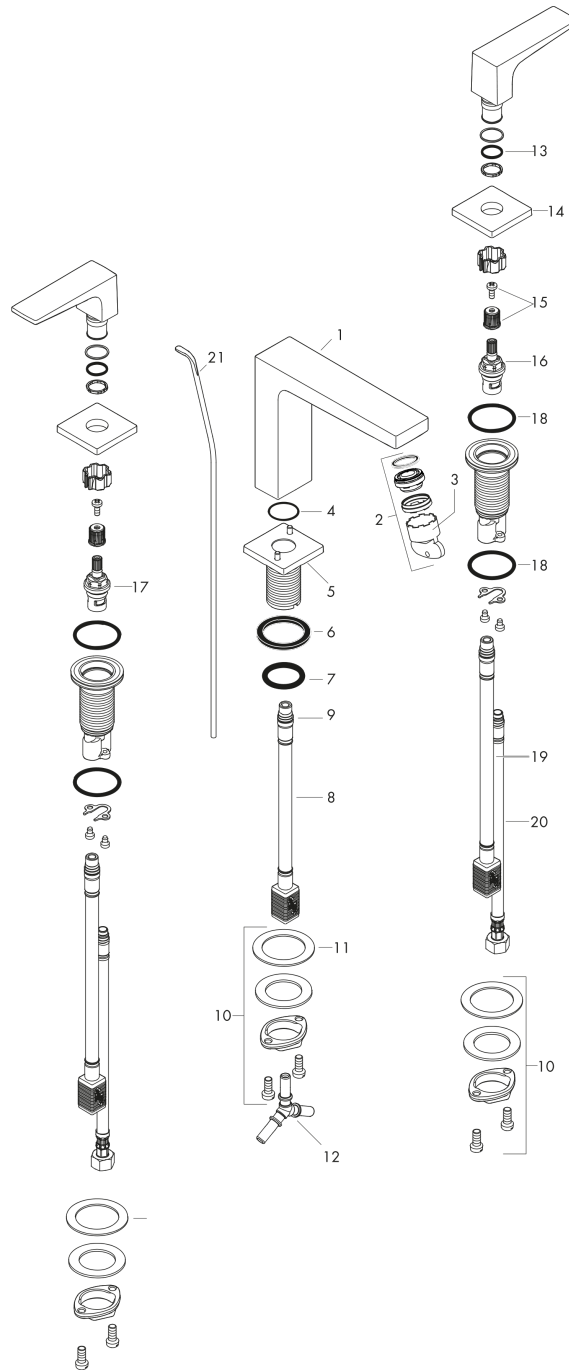

Metropol
Widespread Faucet 110 with Lever Handles and Pop-Up Drain, 1.2 GPM
 Finishes : **chrome** Part no. : **32516001**

Exploded drawing

Year of production: >01/18

Metropol

Widespread Faucet 110 with Lever Handles and Pop-Up Drain, 1.2 GPM

Finishes : **chrome** Part no. : **32516001**

Spare parts list

Year of production: >01/18

Pos.	Description	Part no.	Price	PU
1	spout 110 mm	93021000	-	1
2	aerator M24x1 (4,5 l/min)	93202000	-	1
3	service tool	95661000	-	1
4	O-ring 21x1,5	98219000	-	1
5	flat seal	98749000	-	1
6	O-ring 26x4	92191000	-	1
7	connection hose 200 mm M10x1	92913000	-	1
8	O-ring 8x1,75	97827000	-	1
9	fixing set (Ø 28)	92909000	-	1
10	hose connection angel	92905000	-	1
11	O-Ring 14x1,5	98201000	-	1
12	handle fixing set	98932000	-	1
13	shut off unit right closing	98817001	-	1
14	shut off unit left closing	95366001	-	1
15	O-ring 33x2,5	92907000	-	1
16	connection hose 400 mm M10x1	92914000	-	1
17	connection hose 18½" M8x0,75 3/8"	96321001	-	1
18	lever collar	97548000	-	1
19	pull rod	96657000	-	1
20	escutcheon for spout	92906000	-	1
21	escutcheon	92915000	-	1
a	pop up waste	88509000	-	1
b	handle for hot water	92916000	-	1
c	handle for cold water	92917000	-	1