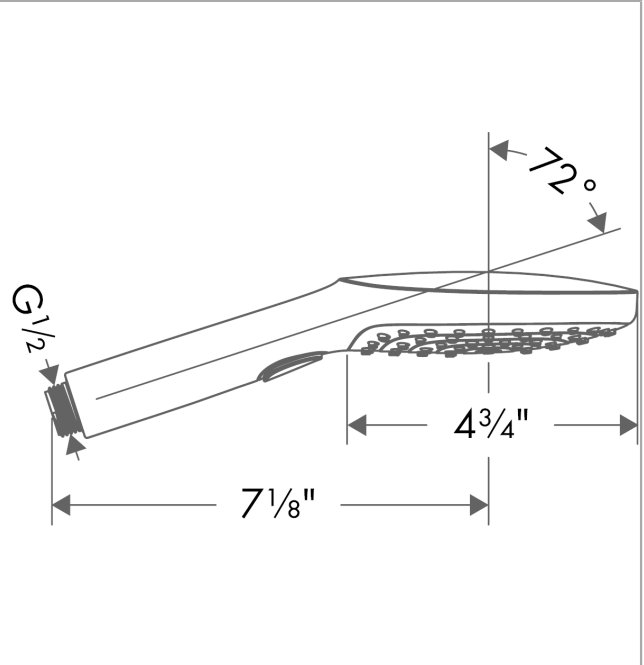

**Raindance Select E**  
**Handshower 120 3-Jet, 2.5 GPM**  
 Finishes : **chrome** Part no. : **26521001**

**Description**

**Features**

- Select button for comfortable alternation of spray modes
- 78 no-clog spray channels
- Spray modes: RainAir, Rain, Whirl
- Flow: 2.5 GPM (9.5 L/Min)
- Fully-finished matching spray face

**Item details**

List Price \$ 149.00

**Technology**

**Compliance**

**Product image**

**Scale drawing**

**Raindance Select E**  
**Handshower 120 3-Jet, 2.5 GPM**  
Finishes : **chrome** Part no. : **26521001**

Exploded drawing

Year of production: >12/12

**Raindance Select E**  
**Handshower 120 3-Jet, 2.5 GPM**  
 Finishes : **chrome**    Part no. : **26521001**

**Spare parts list**

Year of production: >12/12

<b>Pos.</b>	<b>Description</b>	<b>Part no.</b>	<b>Price</b>	<b>PU</b>
1	filter packing	94246000	-	1