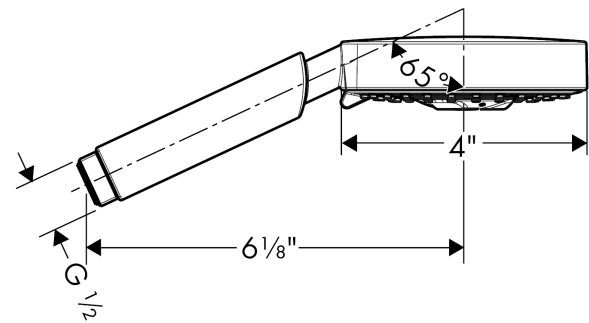

Raindance S

Handshower 100 3-Jet, 2.0 GPM

Finishes : **brushed nickel** Part no. : **04341820**

Description

Features

- 65 no-clog spray channels
- Spray modes: RainAir, BalanceAir, Whirl
- Flow: 2.0 GPM (7.6 L/Min)
- Gray spray disc

Item details

List Price \$ 248.00

Technology

Compliance

Product image

Scale drawing

Raindance S

Handshower 100 3-Jet, 2.0 GPM

Finishes : **brushed nickel** Part no. : **04341820**

Exploded drawing

Year of production: >06/10

Raindance S

Handshower 100 3-Jet, 2.0 GPM

Finishes : **brushed nickel** Part no. : **04341820**

Spare parts list