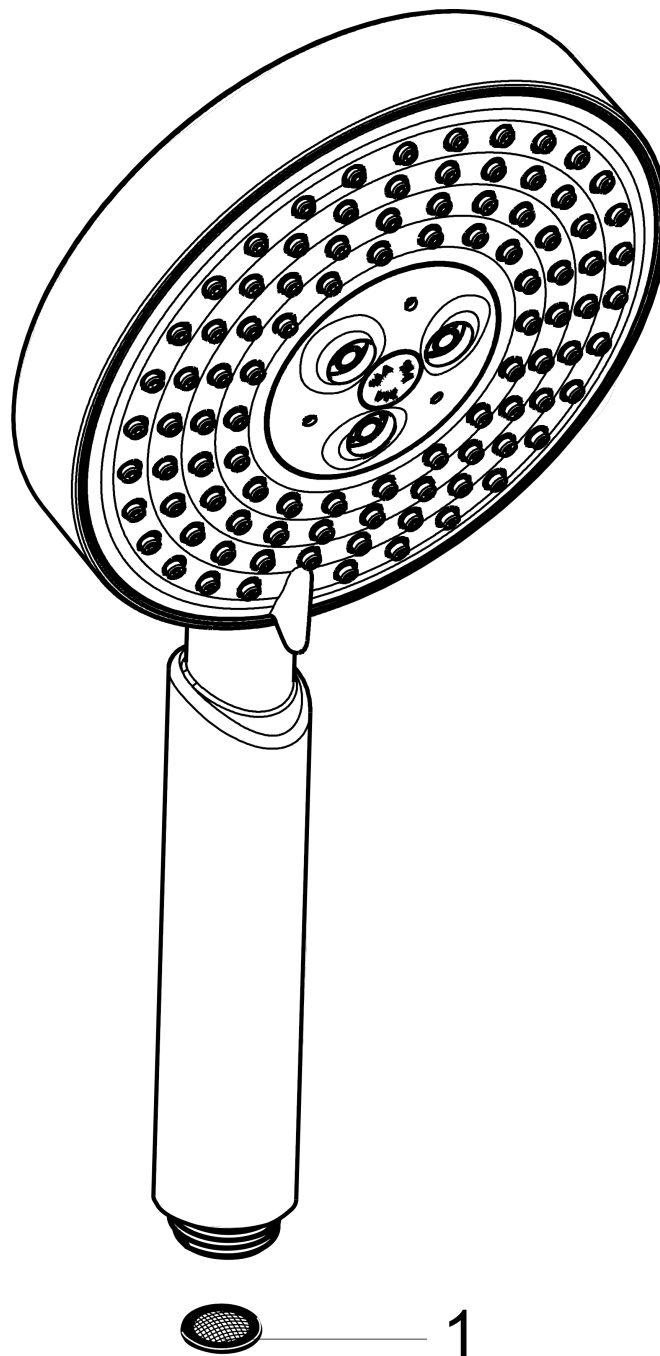

Raindance S

Handshower 100 3-Jet, 2.0 GPM

Finishes : **brushed nickel** Part no. : **04341820**

Description

Features

- 65 no-clog spray channels
- Spray modes: RainAir, BalanceAir, Whirl
- Flow: 2.0 GPM (7.6 L/Min)
- Gray spray disc

Item details

List Price \$ 248.00

Technology

Compliance

Product image

Scale drawing

Raindance S

Handshower 100 3-Jet, 2.0 GPM

Finishes : **brushed nickel** Part no. : **04341820**

Exploded drawing

Year of production: >06/10

Raindance S

Handshower 100 3-Jet, 2.0 GPM

Finishes : **brushed nickel** Part no. : **04341820**

Spare parts list