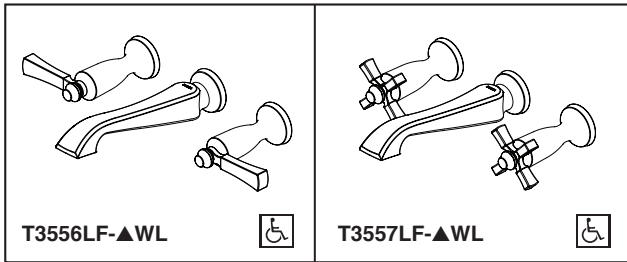

see what Delta can do™

BATHROOM FAUCET

- Dorval™ Bath Collection
- Two Handle Wall Mount

STANDARD SPECIFICATIONS:

- Max flow rate 1.2 gpm @ 60 psi, 4.5 L/min @ 414 kPa
- Three hole wall mount
- 1/4 turn stops
- Accommodates wall thicknesses from 1/8" to 1 1/8"
- Cartridges ship with rough
- 1/2"-14 NPT threaded female inlets
- Rough-In R3500-WL required for installation
- Drain sold separately

WARRANTY

- Parts and Finish - Lifetime limited warranty; or for commercial purchasers, 10 years for multi-family residential (apartments and condominiums) and 5 years for all other commercial uses, in each case from the date of purchase.
- Electronic Parts and Batteries (if applicable) - 5 years from the date of purchase; or for commercial purchasers, 1 year from the date of purchase. No warranty is provided on batteries.

COMPLIES WITH:

- ASME A112.18.1 / CSA B125.1
- ASME A112.18.2 / CSA B125.2
- Indicates compliance to ICC/ANSI A117.1
- EPA WaterSense®

Submitted Model No.: