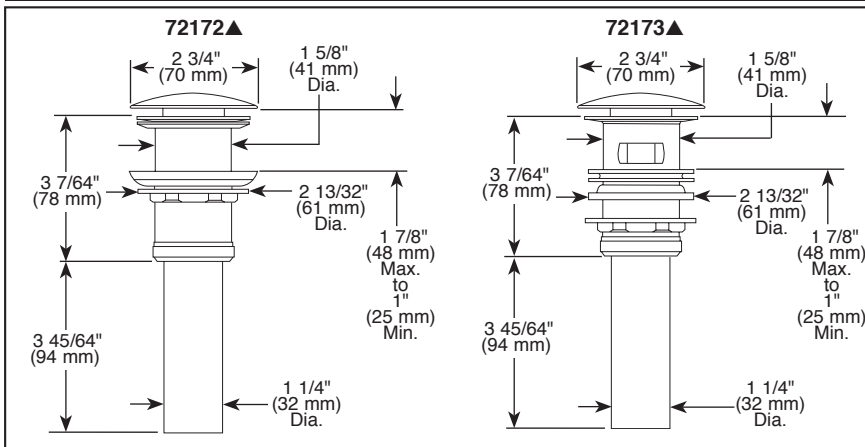

Specific Features:

▲ Designate Proper Finish Suffix

Delta reserves the right (1) to make changes in specifications and materials, and (2) to change or discontinue models, both without notice or obligation. Dimensions are for reference only. See current full-line price book or www.deltafaucet.com for finish options and product availability.

DSP-L-T3556LF-WL Rev. A

Delta Faucet Company

55 E. 111th Street, Indianapolis, Indiana 46280
350 South Edgeware Road, St. Thomas, ON N5P 4L1
© 2019 Delta Faucet Company