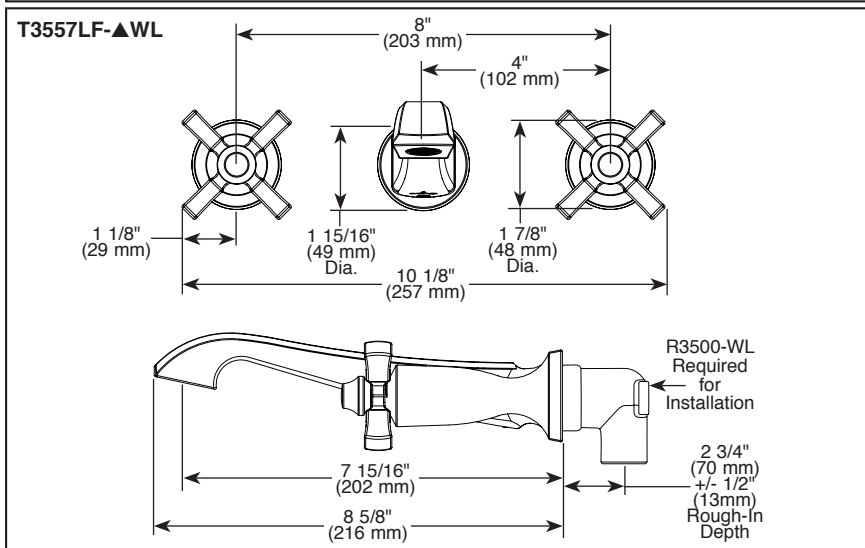

Specific Features:

▲ Designate Proper Finish Suffix

Delta reserves the right (1) to make changes in specifications and materials, and (2) to change or discontinue models, both without notice or obligation. Dimensions are for reference only. See current full-line price book or www.deltafaucet.com for finish options and product availability.

DSP-L-T3556LF-WL Rev. A

Delta Faucet Company

55 E. 111th Street, Indianapolis, Indiana 46280
350 South Edgeware Road, St. Thomas, ON N5P 4L1
© 2019 Delta Faucet Company