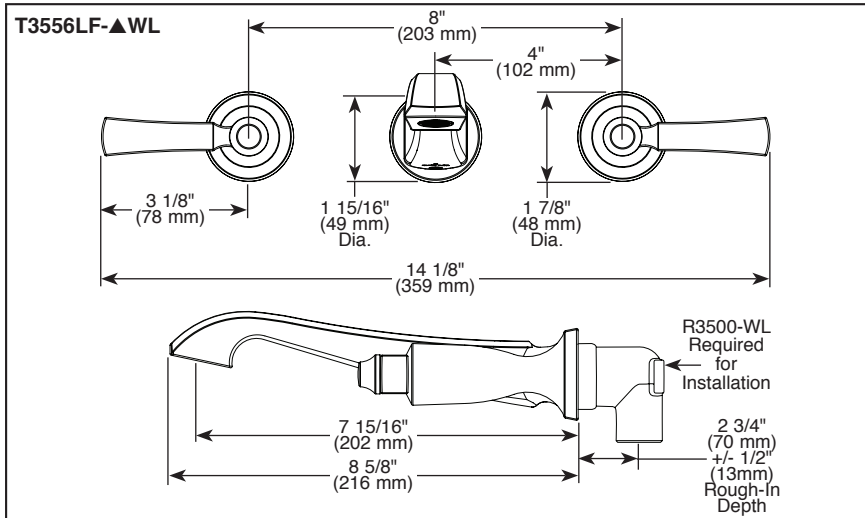

Specific Features:

▲ Designate Proper Finish Suffix

Delta reserves the right (1) to make changes in specifications and materials, and (2) to change or discontinue models, both without notice or obligation. Dimensions are for reference only. See current full-line price book or www.deltafaucet.com for finish options and product availability.

DSP-L-T3556LF-WL Rev. A

Delta Faucet Company

55 E. 111th Street, Indianapolis, Indiana 46280
350 South Edgeware Road, St. Thomas, ON N5P 4L1
© 2019 Delta Faucet Company