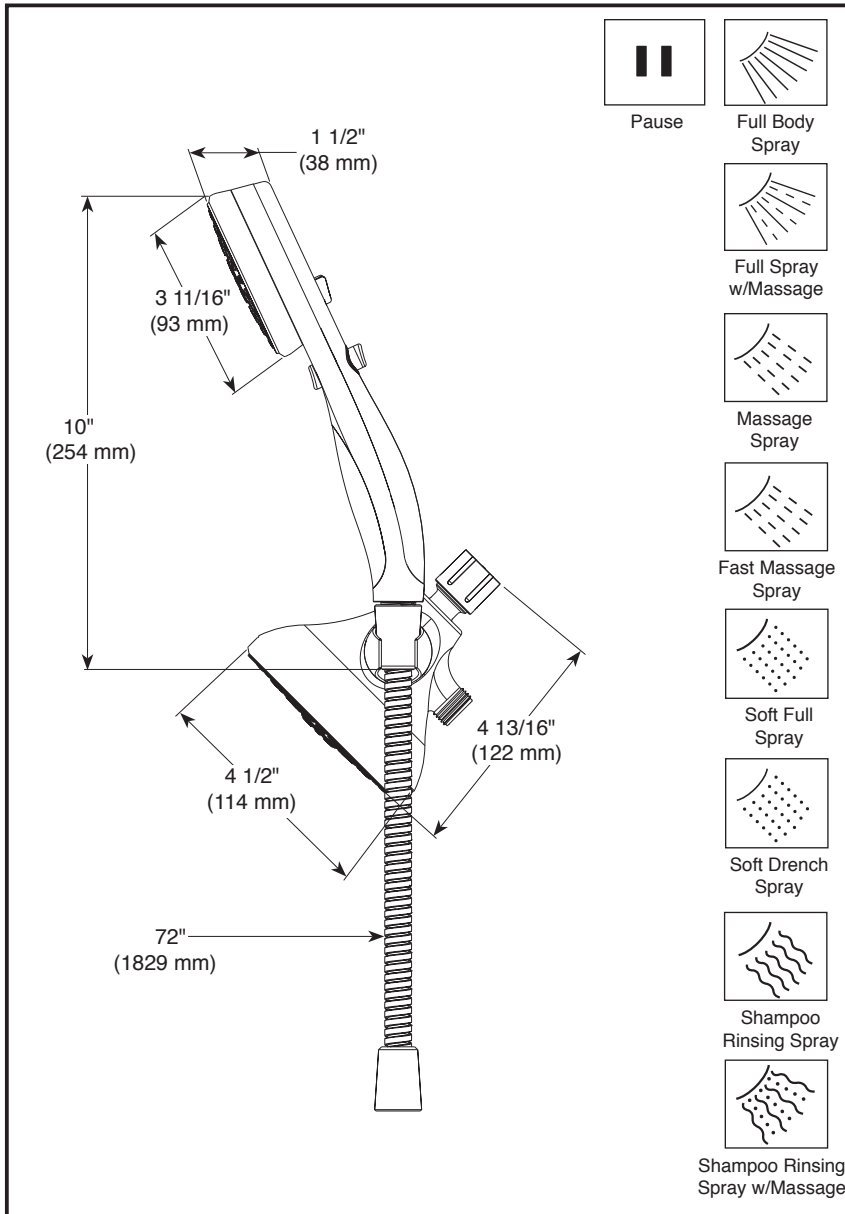

75831C▲

Submitted Model No.: \_\_\_\_\_

Specific Features: \_\_\_\_\_

▲ Designate proper finish suffix

Delta reserves the right (1) to make changes in specifications and materials, and (2) to change or discontinue models, both without notice or obligation. Dimensions are for reference only. See current full-line price book or [www.deltafaucet.com](http://www.deltafaucet.com) for finish options and product availability.

DSP-B-75831C Rev. C

see what Delta can do™

## COMBINATION SHOWER

■ 9-Spray Setting Hand Shower/  
Shower Head Combo

### STANDARD SPECIFICATIONS

- Maximum 1.75 gpm @ 80 psi, 6.6 L/min @ 550 kPa
- Shower head/hand shower combo with nine spray settings - pause is a non-positive shut-off
- 3 buttons create 8 unique sprays plus a pause setting, reducing water to a trickle
- Adjustable shower arm mounting for hands-free showering
- Soft touch non-slip grip
- 72" (1829 mm) metal hose
- Diverter allows for single or shared operation of shower head and hand shower