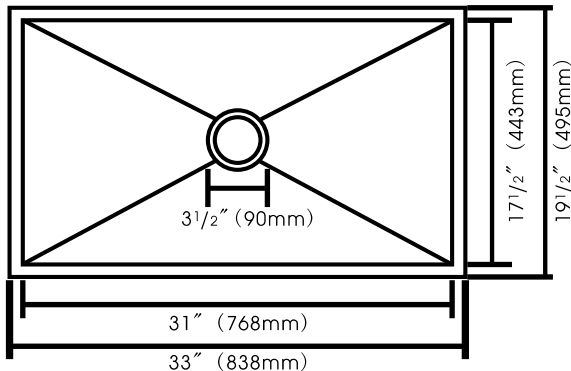

Stainless Steel Kitchen Sink

90 Degree Under-Mount Farm Sink without Apron

Model	Depth	Gauge
482-0253	10"	18G

33" x 19" 90 Degree Single Bowl Sink

FEATURES

- * Premium Grade 304 Stainless Steel
- * 10" Depth * 18 Gauge
- * Lustrous Soft Brush Satin Finish
- * 3 1/2" Drain Opening
- * Fully Coated Underneath with Heavy Duty Sound Deadening Pad
- * Includes 10 Fasteners and Instructions
- * Cutout Template (DXF File Available)
- * Limited Lifetime Warranty