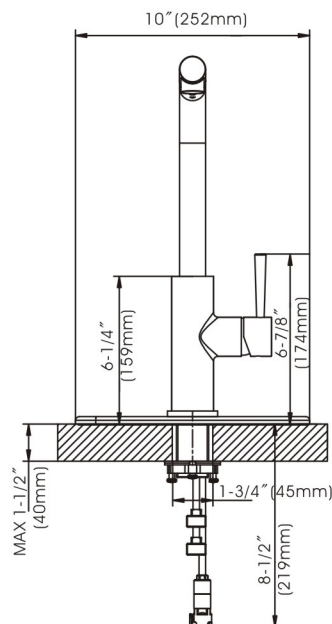

Casmir - Single Handle Pull-out Kitchen Faucet

- * Includes Stainless Steel Deck Plate for 1 or 3 Hole Installation
- * 14" High and 7-11/16" Long Spout, Zinc Handle, Brass Body
- * 360° Swing Spout
- * Matching Plastic Two Function Pull-out Spray
- * Copper Waterway Construction with 1/2" -14 NPSM Connection
- * "Quick Connect" Type 60" Nylon Flexible Hose
- * Premium Grade Ceramic Cartridge (Type G)
- * Flow Rate: 1.8GPM
- * 100% Pressure System Tested
- * Lifetime Limited Warranty; 5 year warranty from date of purchase for Commercial users.

Project / Job Name	
Architect / Engineer	
Contractor	
Model	
Quantity	

Model No. :

192-6468 (CH)

192-6469 (BN *Spotless PVD*)
 (Shown Model)

- Product Compliance:**
- ASME A112.18.1 / CSA B125.1
 - NSF 61 - Section 9
 - NSF 372 (Low Lead Content)
 - ANSI A117.1 (ADA)