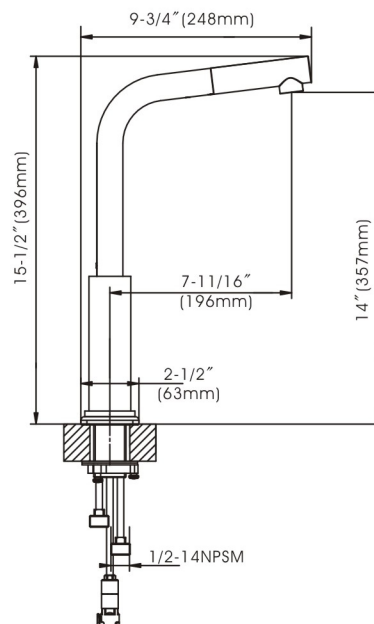

Casmir - Single Handle Pull-out Kitchen Faucet

- * Includes Stainless Steel Deck Plate for 1 or 3 Hole Installation
- * 14" High and 7-11/16" Long Spout, Zinc Handle, Brass Body
- * 360° Swing Spout
- * Matching Plastic Two Function Pull-out Spray
- * Copper Waterway Construction with 1/2" -14 NPSM Connection
- * "Quick Connect" Type 60" Nylon Flexible Hose
- * Premium Grade Ceramic Cartridge (Type G)
- * Flow Rate: 1.8GPM
- * 100% Pressure System Tested
- * Lifetime Limited Warranty; 5 year warranty from date of purchase for Commercial users.

Project / Job Name	
Architect / Engineer	
Contractor	
Model	
Quantity	

Model No. :

192-6468 (CH)

192-6469 (BN *Spotless PVD*)
 (Shown Model)

- Product Compliance:**
- ASME A112.18.1 / CSA B125.1
 - NSF 61 - Section 9
 - NSF 372 (Low Lead Content)
 - ANSI A117.1 (ADA)