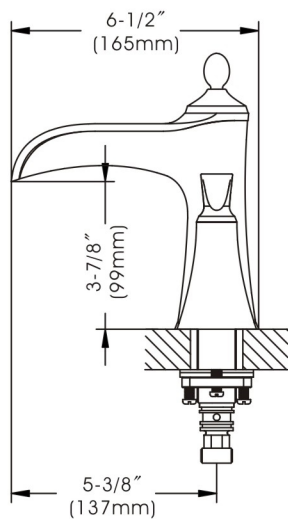

Aegean - Wide Spread Bathroom Faucet

- * Wide Spread 6" - 10" Center-set, 3 Hole Installation
- * Brass Pop-up Drain Assembly Included
- * 3-7/8" High and 5-3/8" Long Brass Spout, Zinc Handle, Zinc Body
- * "Quick Connect" Type Connection Hose
- * 1/4 Turn Premium Grade Ceramic Cartridges (Type J)
- * Brass Waterway Construction with 1/2" - 14 NPSM Connection
- * Flow Rate: 1.2 GPM
- * 100% Pressure System Tested
- * Lifetime Limited Warranty; 5 year warranty from date of purchase for Commercial users.

Project / Job Name	
Architect / Engineer	
Contractor	
Model	
Quantity	

Model No. :

192-6437 (CH)
 (Shown Model)

192-6438 (BN *Spotless PVD*)

192-6439 (ORB)

- Product Compliance:**
- ASME A112.18.1 / CSA B125.1
 - NSF 61 - Section 9
 - NSF 372 (Low Lead Content)
 - ANSI A117.1 (ADA)
 - EPA - Water Sense