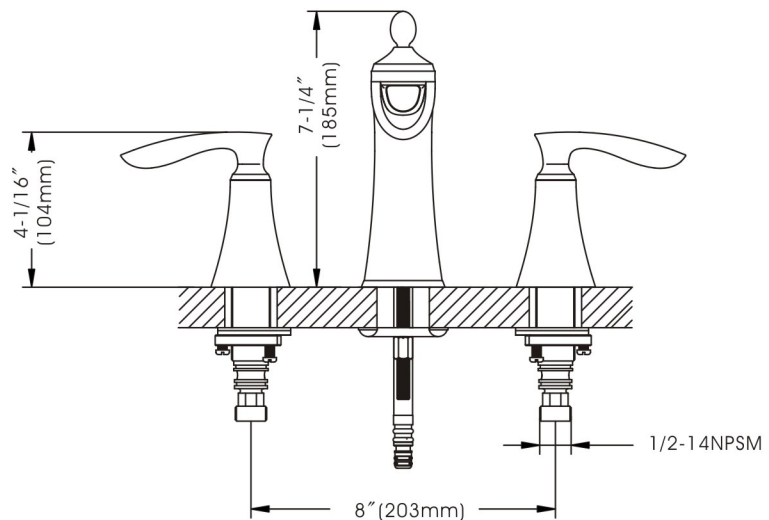

Aegean - Wide Spread Bathroom Faucet

- * Wide Spread 6" - 10" Center-set, 3 Hole Installation
- * Brass Pop-up Drain Assembly Included
- * 3-7/8" High and 5-3/8" Long Brass Spout, Zinc Handle, Zinc Body
- * "Quick Connect" Type Connection Hose
- * 1/4 Turn Premium Grade Ceramic Cartridges (Type J)
- * Brass Waterway Construction with 1/2" - 14 NPSM Connection
- * Flow Rate: 1.2 GPM
- * 100% Pressure System Tested
- * Lifetime Limited Warranty; 5 year warranty from date of purchase for Commercial users.

Project / Job Name	
Architect / Engineer	
Contractor	
Model	
Quantity	

Model No. :

192-6437 (CH)
 (Shown Model)

192-6438 (BN *Spotless PVD*)

192-6439 (ORB)

- Product Compliance:**
- ASME A112.18.1 / CSA B125.1
 - NSF 61 - Section 9
 - NSF 372 (Low Lead Content)
 - ANSI A117.1 (ADA)
 - EPA - Water Sense