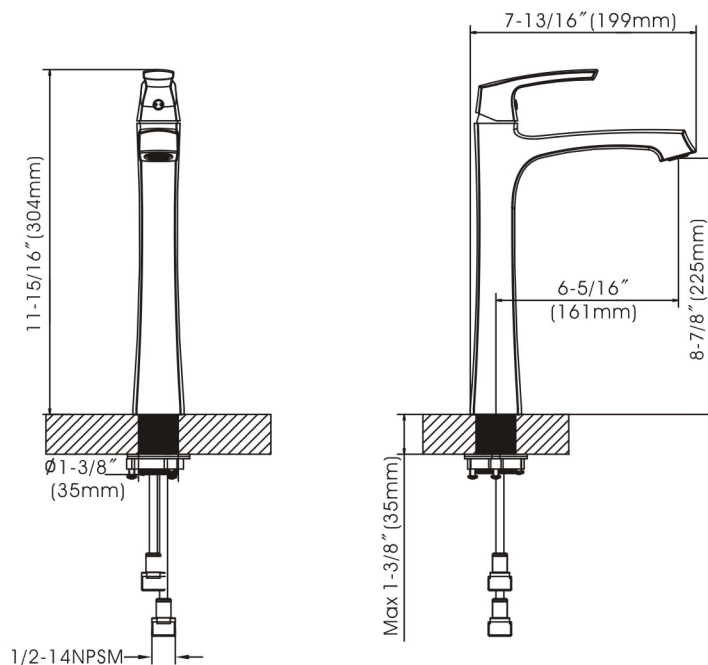

Cardania - Single Handle Vessel Faucet

- * Single Hole Installation
- * Includes a Unique Push Down Pop-up Drain that Works for Both Overflow and No Overflow Lavatory Sinks
- * 8-7/8" High and 6-5/16" Long One Piece Solid Cast Brass Spout, Zinc Handle, Zinc Body
- * Copper Waterway Construction with 1/2" -14 NPSM Connection
- * Premium Grade Ceramic Cartridge (Type Q)
- * Flow Rate: 1.2GPM
- * 100%Pressure System Tested
- * Lifetime Limited Warranty; 5 year warranty from date of purchase for Commercial users.

Project / Job Name	
Architect / Engineer	
Contractor	
Model	
Quantity	

Model No. :

192-6410 (CH)

192-6411 (BN *Spotless PVD*)
 (Shown Model)

192-6412 (ORB)

- Product Compliance:**
- ASME A112.18.1 / CSA B125.1
 - NSF 61 - Section 9
 - NSF 372 (Low Lead Content)
 - ANSI A117.1 (ADA)
 - EPA - Water Sense