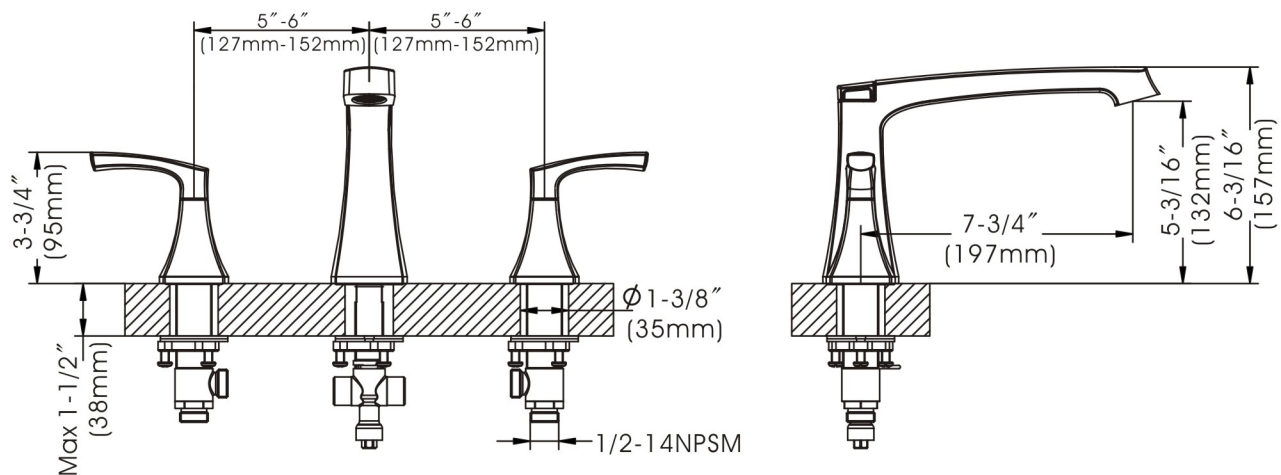

# Cardania- Roman Tub Faucet

- \* 5-3/16" High and 7-3/4" Long Brass Spout, Zinc Handle
- \* Solid Brass Waterway Construction with 1/2" -14 NPSM Connection
- \* 1/4 Turn Premium Grade High Flow Rate Ceramic Cartridges (Type J)
- \* Flow Rate: 4.0GPM @ 20PSI
- \* 100% Pressure System Tested
- \* Lifetime Limited Warranty; 5 year warranty from date of purchase for Commercial users.

Project / Job Name	
Architect / Engineer	
Contractor	
Model	
Quantity	

**Model No. :**

192-6407 (CH)

192-6408 (BN *Spotless PVD*)  
 (Shown Model)

192-6409 (ORB)

**Product Compliance:**  
 • ASME A112.18.1 / CSA B125.1  
 • ANSI A117.1 (ADA)