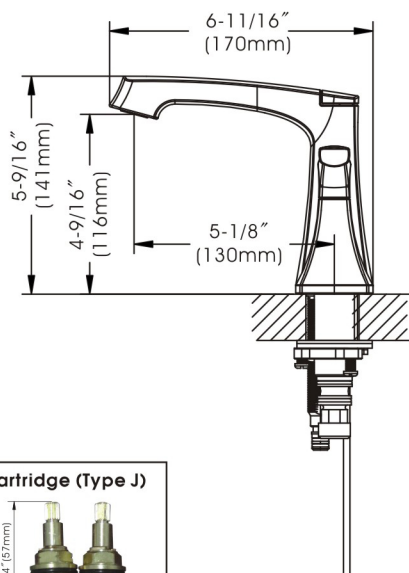

## Cardania - Wide Spread Bathroom Faucet

- \* Wide Spread 6"-10" Center-set, 3 Hole Installation
- \* Brass Pop-up Drain Assembly Included
- \* 4-9/16" High and 5-1/8" Long Brass Spout, Zinc Handle
- \* 1/4 Turn Premium Grade Ceramic Cartridges (Type J)
- \* Brass Waterway Construction with 1/2" -14 NPSM Connection
- \* Flow Rate: 1.2GPM
- \* 100% Pressure System Tested
- \* Lifetime Limited Warranty; 5 year warranty from date of purchase for Commercial users.

### Model No. :

192-6404 (CH)

192-6405 (BN *Spotless PVD*)  
 (Shown Model)

192-6406 (ORB)

- Product Compliance:**
- ASME A112.18.1 / CSA B125.1
  - NSF 61 - Section 9
  - NSF 372 (Low Lead Content)
  - ANSI A117.1 (ADA)
  - EPA - Water Sense