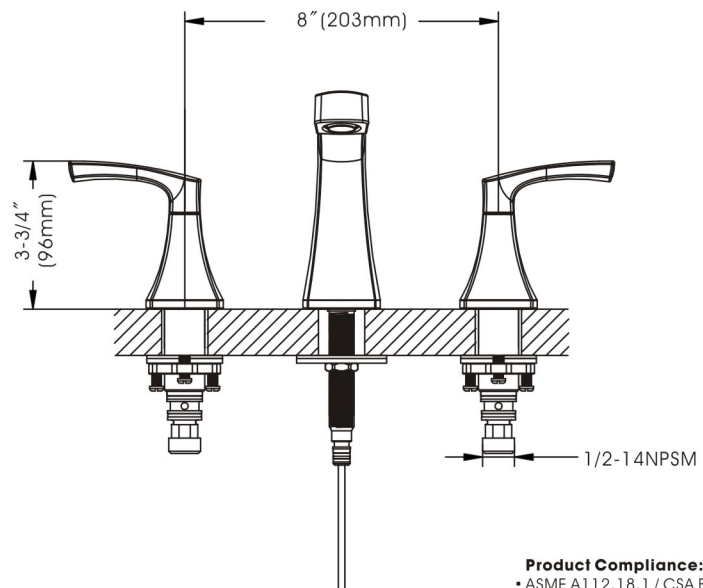

## Cardania - Wide Spread Bathroom Faucet

- \* Wide Spread 6"-10" Center-set, 3 Hole Installation
- \* Brass Pop-up Drain Assembly Included
- \* 4-9/16" High and 5-1/8" Long Brass Spout, Zinc Handle
- \* 1/4 Turn Premium Grade Ceramic Cartridges (Type J)
- \* Brass Waterway Construction with 1/2" -14 NPSM Connection
- \* Flow Rate: 1.2GPM
- \* 100% Pressure System Tested
- \* Lifetime Limited Warranty; 5 year warranty from date of purchase for Commercial users.

### Model No. :

192-6404 (CH)

192-6405 (BN *Spotless PVD*)  
 (Shown Model)

192-6406 (ORB)

- Product Compliance:**
- ASME A112.18.1 / CSA B125.1
  - NSF 61 - Section 9
  - NSF 372 (Low Lead Content)
  - ANSI A117.1 (ADA)
  - EPA - Water Sense