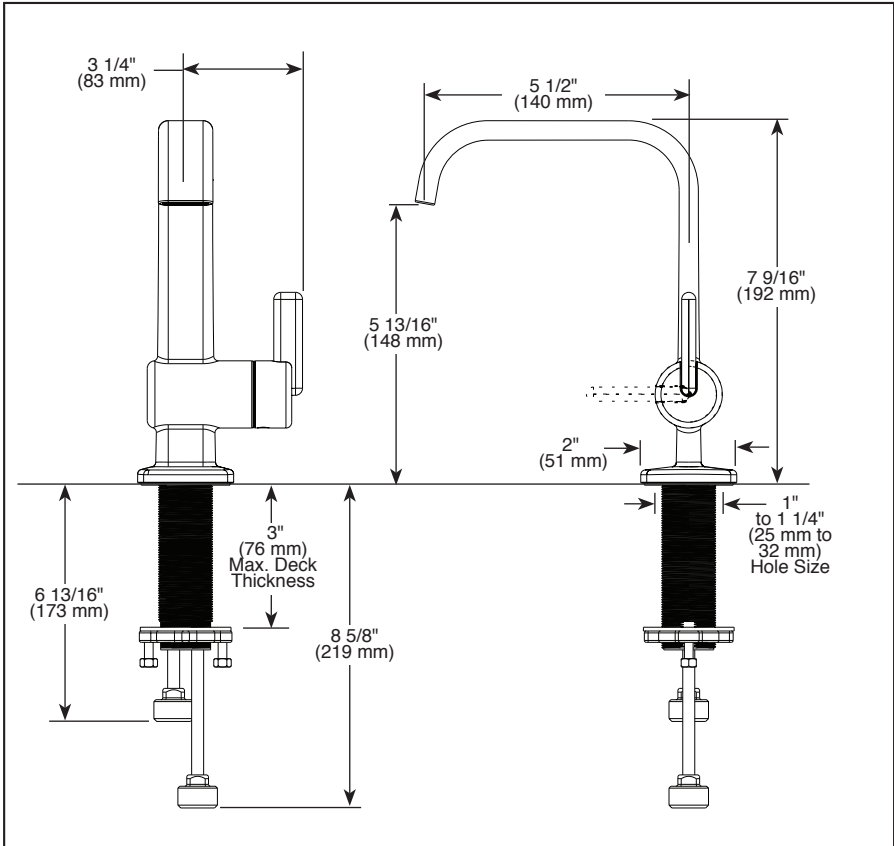

BRIZO®

BATHROOM FAUCET

- Allaria™ Collection
- Single Handle Deck Mount

STANDARD SPECIFICATIONS:

- Max flow rate 1.2 gpm @ 60 psi, 4.5 L/min @ 414 kPa
- Single hole mount
- Solid brass body
- Control mechanism - 22 mm ceramic disc 90° progressive cartridge with metal stem
- Spout features laminar flow aerator
- Must order drain separately
- 1/2"-14 NPSM threaded inlets

COMPLIES WITH:

- ASME A112.18.1 / CSA B125.1
- ASME A112.18.2 / CSA B125.2
- ♿ Indicates compliance to ICC/ANSI A117.1 - Valve control only
- EPA WaterSense®

65067LF-▲-ECO

Submitted Model No.: _____

Specific Features: _____

<p>RP72411▲ Grid Strainer Drain less overflow holes</p> 	<p>RP72413▲ Push Button Drain less overflow holes</p> <p>2 3/4" (70 mm) Dia.</p> 	<p>RP81627▲ Push Button Drain less overflow holes</p> <p>1 5/8" (41 mm) Dia.</p> 
<p>RP72412▲ Grid Strainer Drain with overflow holes</p> 	<p>RP72414▲ Push Button Drain with overflow holes</p> <p>2 3/4" (70 mm) Dia.</p> 	<p>RP81628▲ Push Button Drain with overflow holes</p> <p>1 5/8" (41 mm) Dia.</p> 