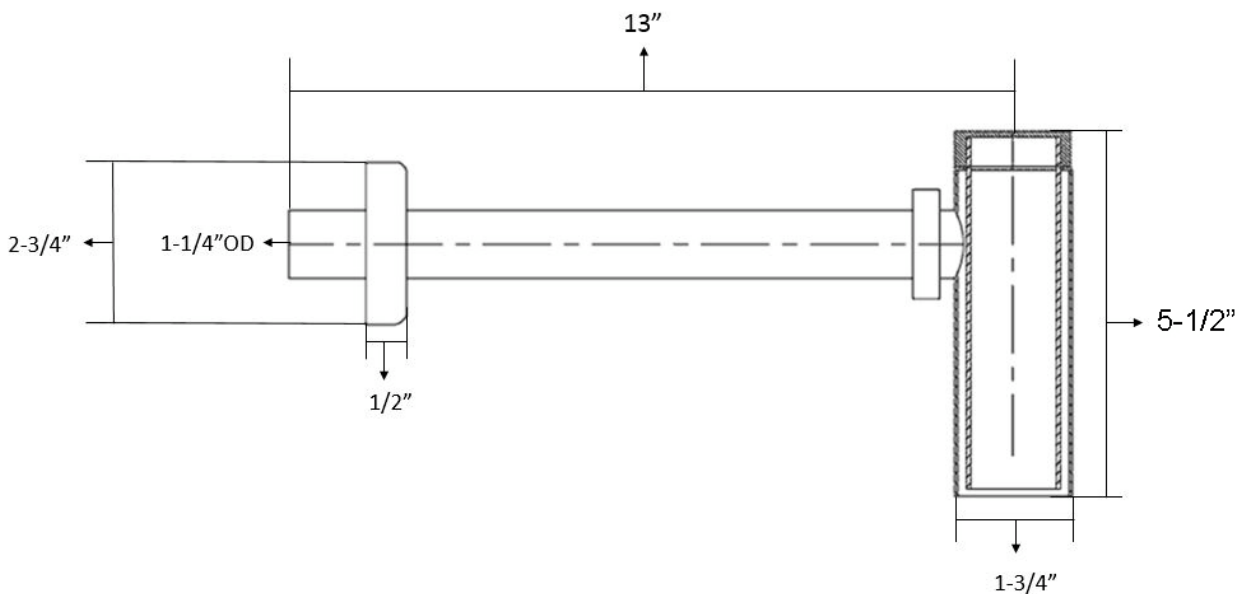

Dimensions and specifications subject to change without notice.